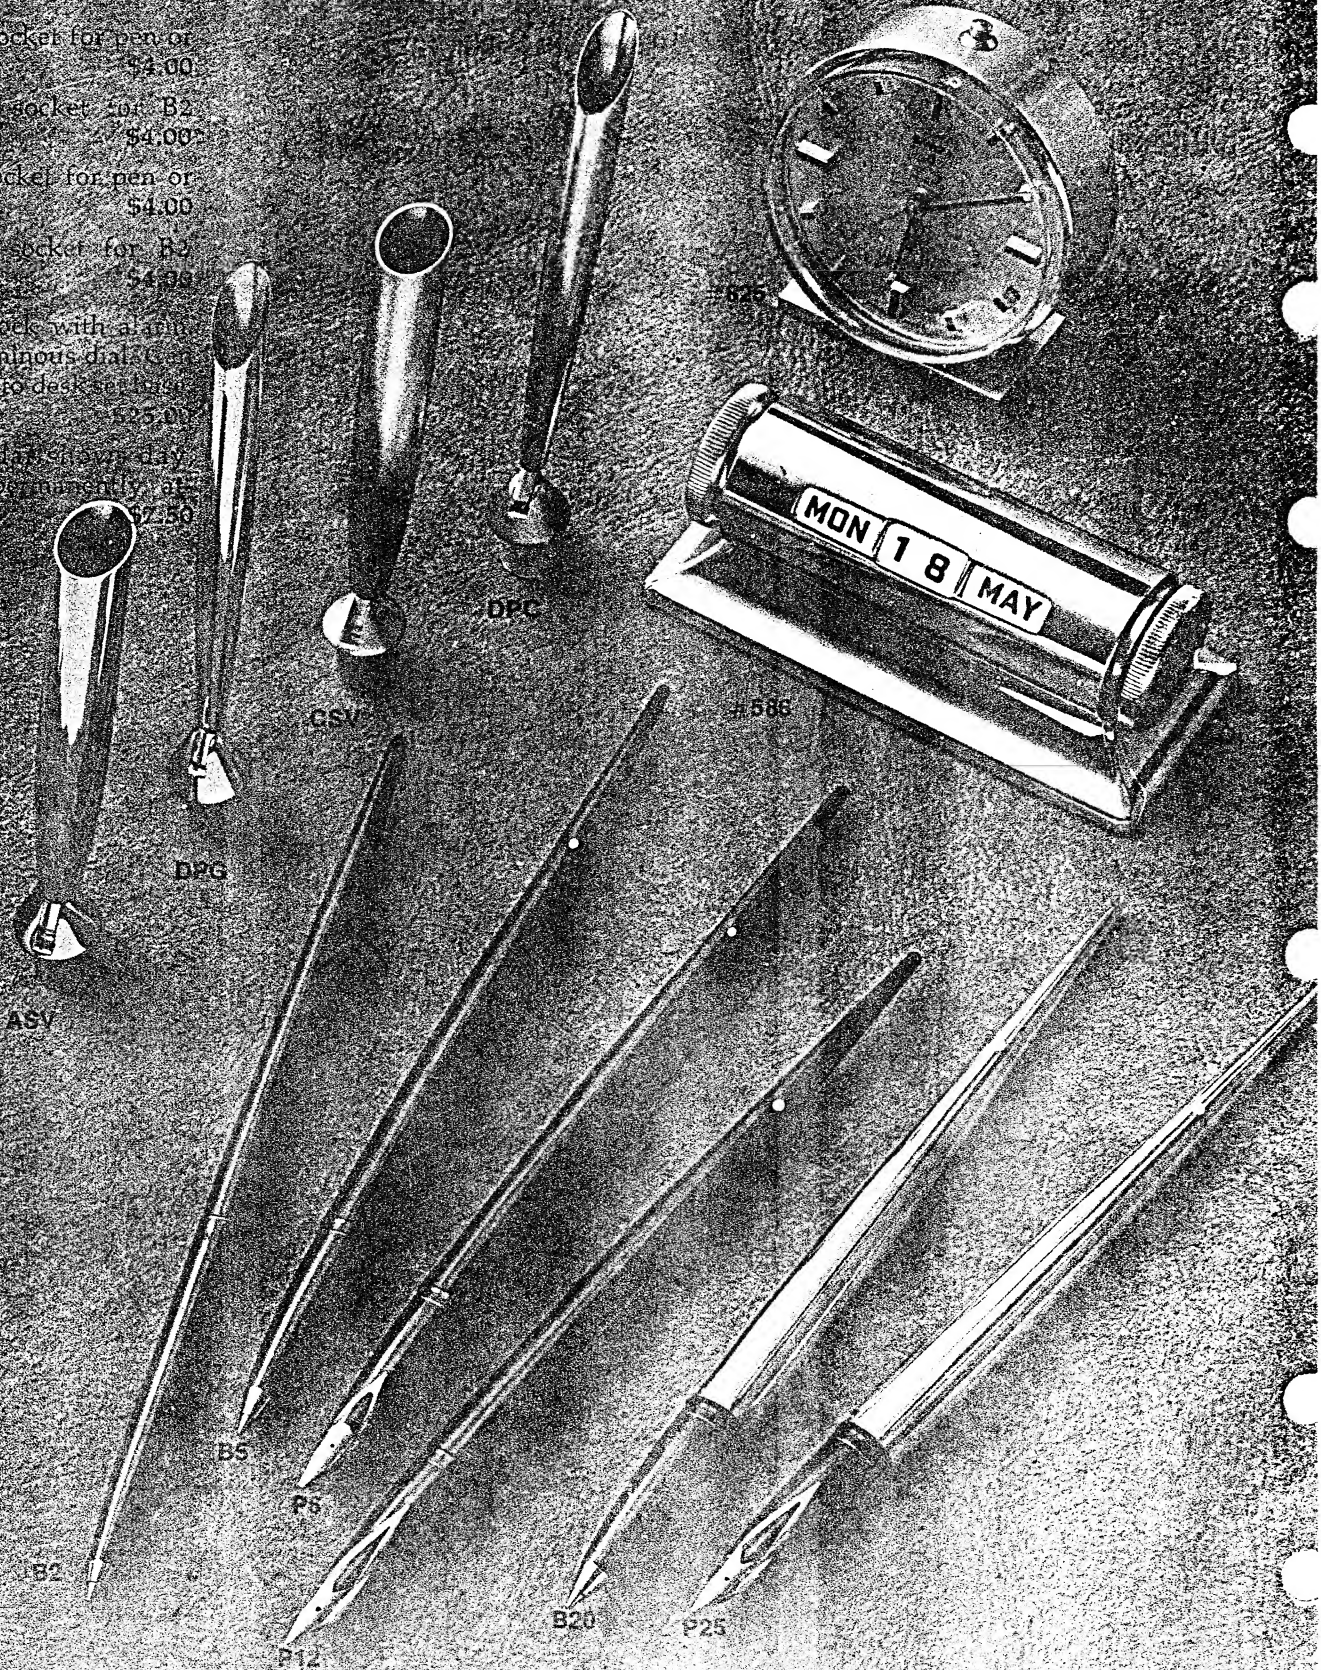

1. Gold electroplate socket for pen or ballpoint $4.00
2. Gold electroplate socket for B2 or B2 ballpoint only $4.00
3. Brushed chrome socket for pen or ballpoint $4.00
4. Brushed chrome socket for B2 or B2 ballpoint only $4.99
5. Reliable 3-day clock with alarm, 12K gold face, luminous dial. Can be permanently attached to desk set base. $5.00
6. Perpetual calendar shows day, month. Can be permanently attached to desk set base. $7.50

ASV

BPG

GSV

DPC

#825

#586

B2

B5

P5

P12

B20

P25

Decor ballpoint for skip-free writing. In black, brown, blue, green, yellow, orange, white and pink. $2.00

White Dot ballpoint, fine or medium point. Stainless steel tip refill. In black or brown. $5.00

P6 White Dot cartridge pen, inlaid stainless steel point. Black or brown $6.00

P12 White Dot cartridge pen, convertible fill. 14K gold inlaid point. In black or brown. $12.50

B20 White Dot ballpoint in 12K gold-filled. Stainless steel tip refill. $20.00

P25 White Dot cartridge pen in 12K gold-filled. 14K gold inlaid point. Convertible fill. $25.00